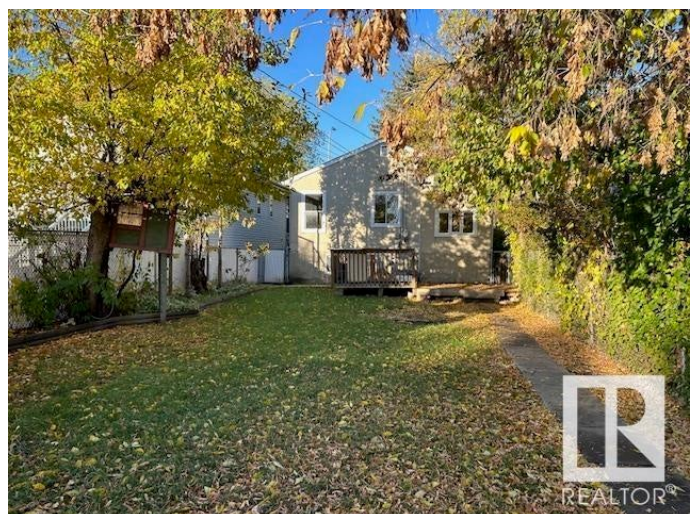

$326,888 - 10341 149 Street, Edmonton

MLS® #E4409896

$326,888

3 Bedroom, 2.00 Bathroom, 806 sqft
Single Family on 0.00 Acres

Grovenor, Edmonton, AB

Calling for First Time Buyers, Investors, Developers. Large lot - 557.2 m2, Zoning RF3. House needs work! This Bungalow is in Grovenor. Main floos offers a good size living room, kitchen, 2 bedrooms and a full bath. New Flooring and carpet. The Basement finished with a Mother-in-Law Suite: kitchen, bedroom, full bath, and a living room. Close to all amenities: Schools, bus stop, shopping.

Built in 1951

Essential Information

MLS® #	E4409896
Price	$326,888
Bedrooms	3
Bathrooms	2.00
Full Baths	2
Square Footage	806
Acres	0.00
Year Built	1951
Type	Single Family
Sub-Type	Detached Single Family
Style	Bungalow
Status	Active

Community Information

Address	10341 149 Street
Area	Edmonton